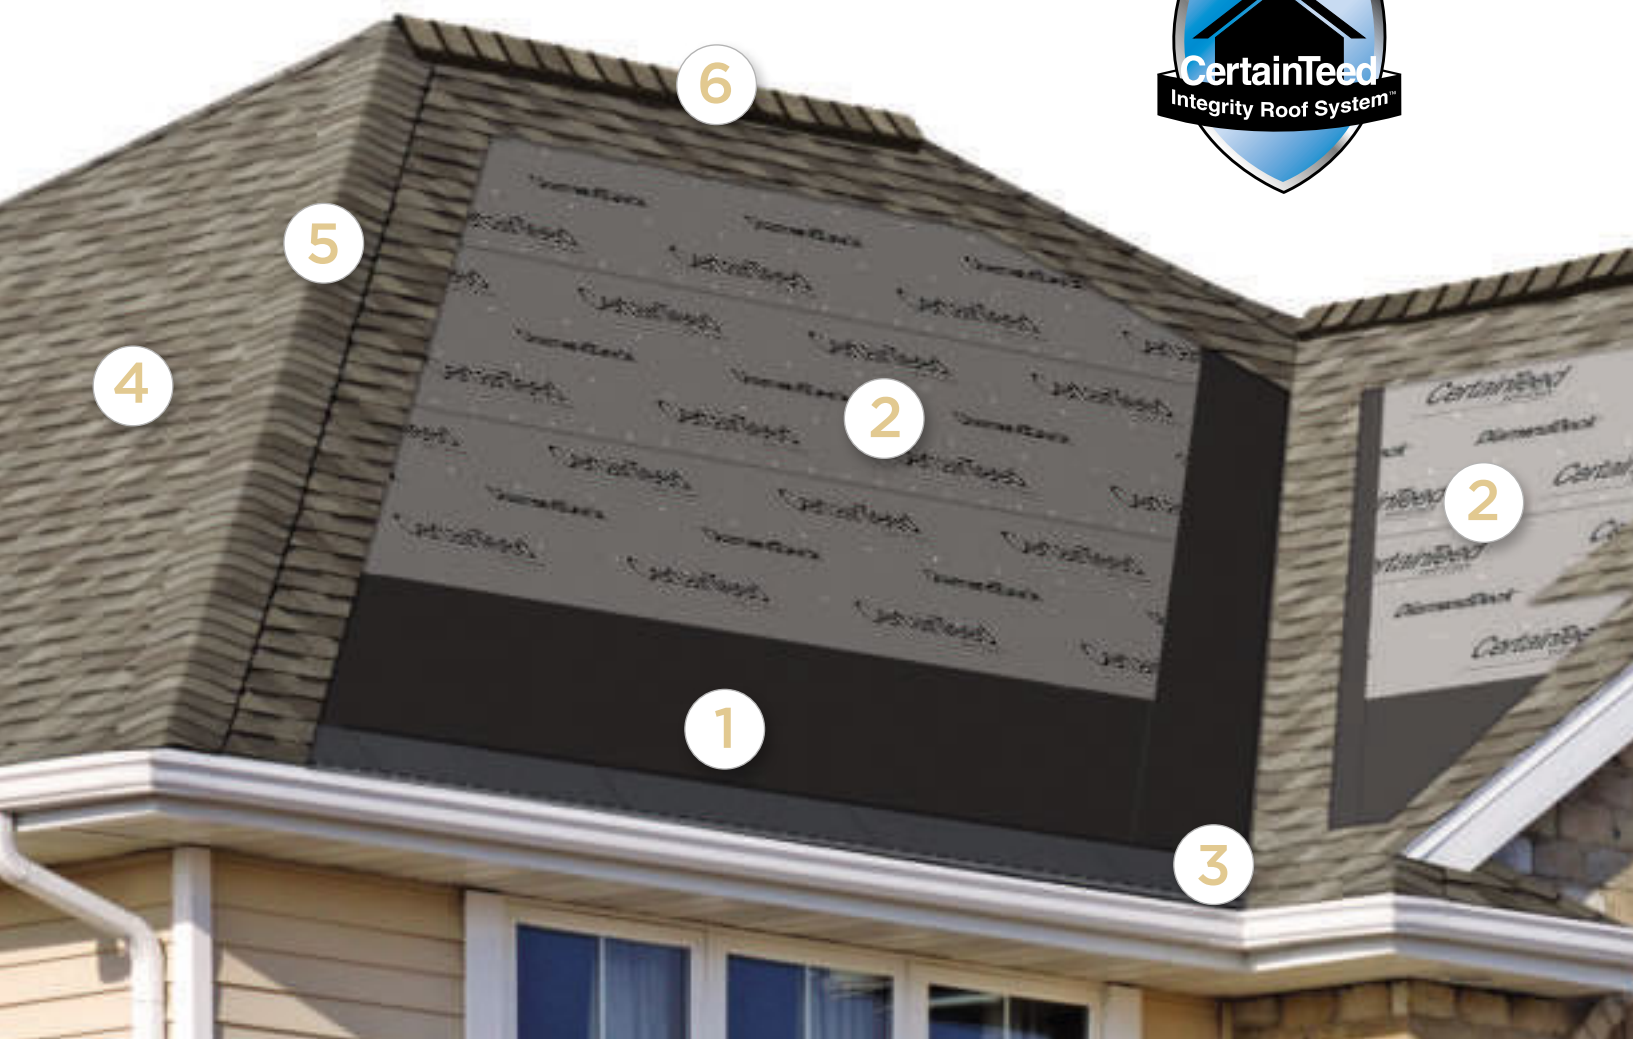

INTEGRITY ROOF SYSTEM™

Protect your home

CertainTeed
SAINT-GOBAIN

The System Works

Benefits of the CertainTeed Integrity Roof System™

A superior roof is stronger than the sum of its parts

Your roof should do more than shield the elements. It should protect your home, and more importantly, everything you care about.

The Integrity Roof System is designed to provide optimum performance, day after day, year after year. It's a full suite of roofing components engineered to complement each other and create an active defense against whatever gets in your home's way.

After all, the Integrity Roof System is backed by the power of CertainTeed – and better-quality components means you've got a roof system built to protect against even the most extreme conditions.

Insist upon the Integrity Roof System and get the ultimate in roof performance!

1. Waterproof Underlayment

Waterproofing shingle underlayment prevents leaks from wind-driven rain and ice dams

2. Water-Resistant Underlayment

High-performance underlayment provides a water-resistant layer over the roof deck and a secondary barrier against leaks