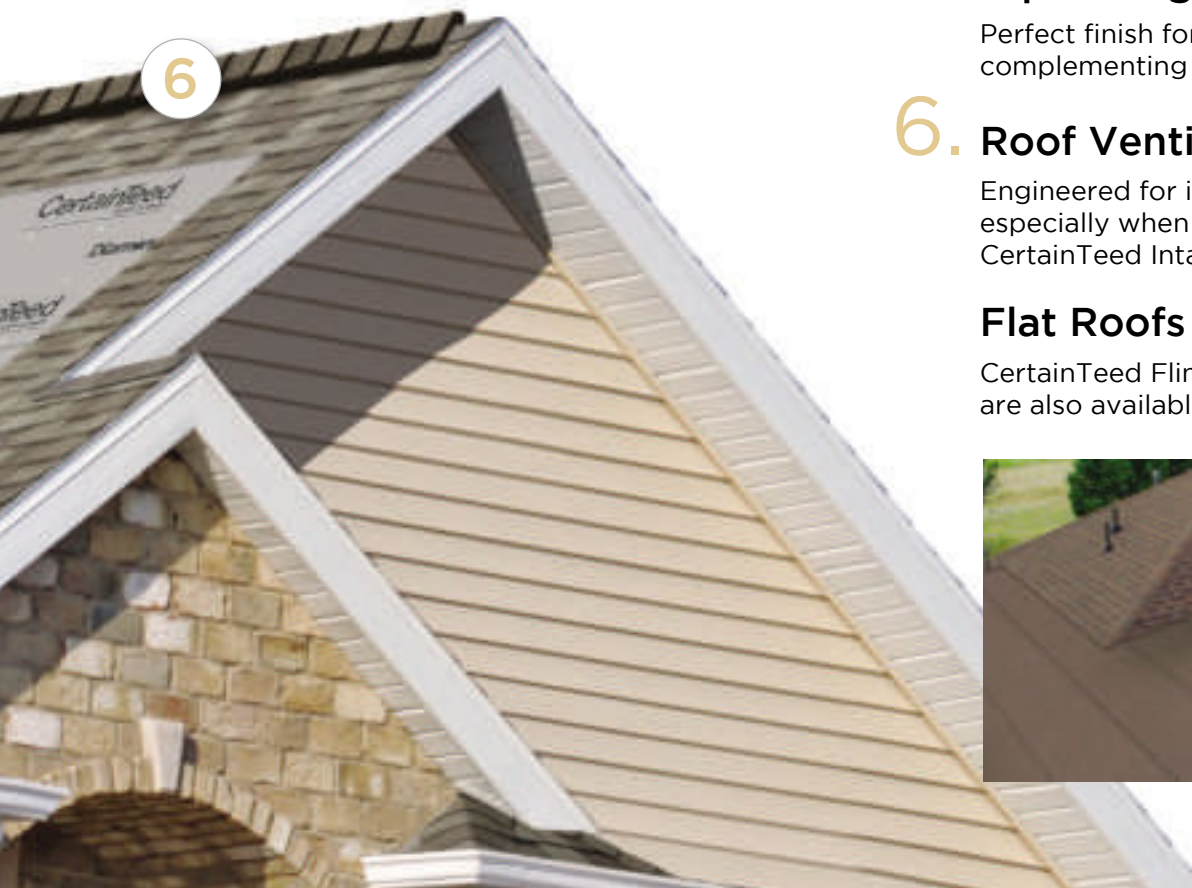

The Integrity Roof System is designed to provide optimum performance, day after day, year after year. It's a full suite of roofing components engineered to complement each other and create an active defense against whatever gets in your home's way.

After all, the Integrity Roof System is backed by the power of CertainTeed – and better-quality components means you've got a roof system built to protect against even the most extreme conditions.

Insist upon the Integrity Roof System and get the ultimate in roof performance!

1. Waterproof Underlayment

Waterproofing shingle underlayment prevents leaks from wind-driven rain and ice dams

2. Water-Resistant Underlayment

High-performance underlayment provides a water-resistant layer over the roof deck and a secondary barrier against leaks

3. Starter Shingles

Perfect starts every time and designed to work in tandem with the roof shingles above

4. Roof Shingles

Choose the best, covered by the strongest warranty in the business

5. Hip & Ridge Caps

Perfect finish for hip and ridge lines, complementing all CertainTeed shingles

6. Roof Ventilation

Engineered for ideal roof ventilation especially when matched with CertainTeed Intake Vents

Flat Roofs

CertainTeed Flintlastic® roofing products are also available for flat roof areas